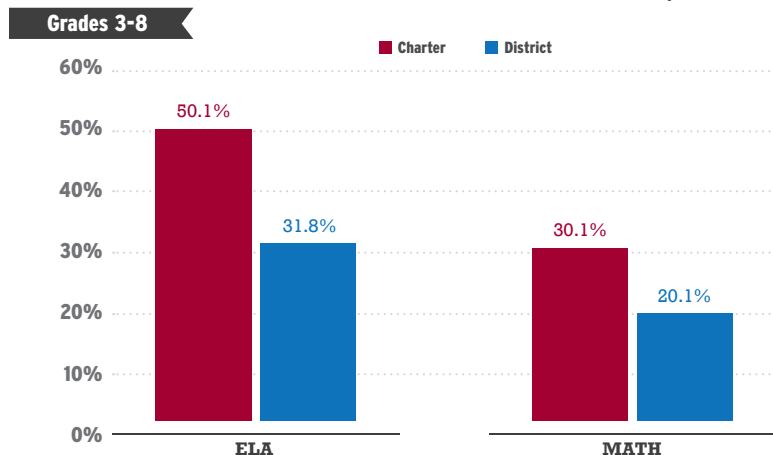

based education in a digital learning environment to empower students to succeed in college and careers.

- ★ **Paterson Charter School for Science & Technology** (K-12) is the longest running and only K-12 charter school in the City of Paterson that offers 12 AP courses to ensure that students are ready for the rigors of college.
- ★ **Philip's Academy Charter School of Paterson** (K-1) provides students with a moral and rigorous education that embraces differentiated instruction to allow students to attend college, and develop a commitment to global citizenship, environmental sustainability, and personal virtue.

IN THE 2018-19 SCHOOL YEAR...

14.5%

of public school students attending Paterson charter schools

85%

On average, charter schools in Paterson receive 85% of per pupil funding compared to Paterson district schools.

PERFORMANCE

PATERSON CHARTER SCHOOLS CONTINUE TO OUTPERFORM TRADITIONAL DISTRICT SCHOOLS

2017-18 Overall Student Achievement (*Proficiency Rates*)

GRADUATION RATE*

91%
CHARTER

85%
DISTRICT

Paterson charter high schools are graduating 91% of students within 4 years compared to 85% in Paterson district schools.

*2018 graduation rate

KEY DEMOGRAPHICS

32% Black
64% Hispanic
87% Economically Disadvantaged
11% Students with Disabilities
5% English Language Learners

CHARTER SCHOOLS BY GRADES SERVED

1 Elementary School
2 K-8 Schools
2 K-9 School
1 K-12 School