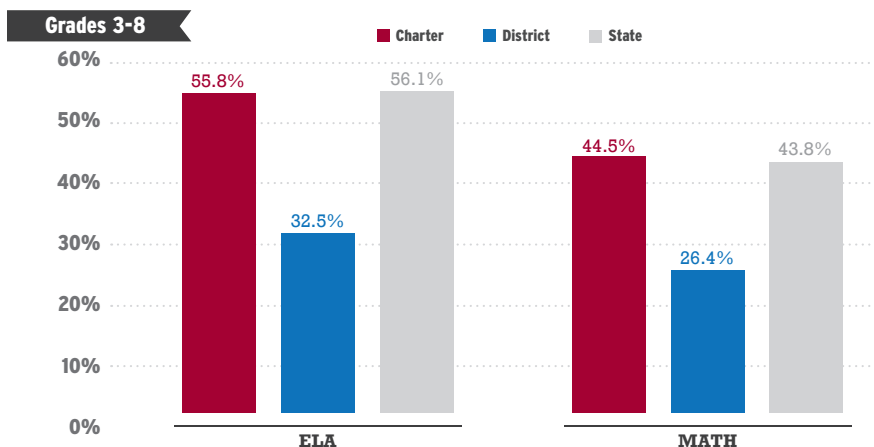

PERFORMANCE

NEWARK CHARTER SCHOOLS OUTPERFORMED THE STATE AVERAGE IN MATH (3-8); NEWARK CHARTERS CONTINUE TO OUTPACE NEWARK DISTRICT SCHOOLS

2016-17 Overall Student Achievement (Proficiency Rates)