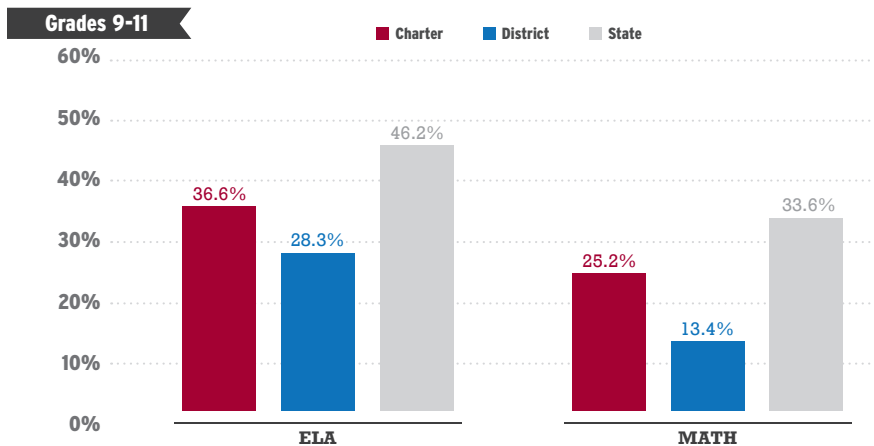

PERFORMANCE

NEWARK CHARTER SCHOOLS OUTPERFORMED THE STATE AVERAGE IN MATH (3-8); NEWARK CHARTERS CONTINUE TO OUTPACE NEWARK DISTRICT SCHOOLS

2016-17 Overall Student Achievement (Proficiency Rates)